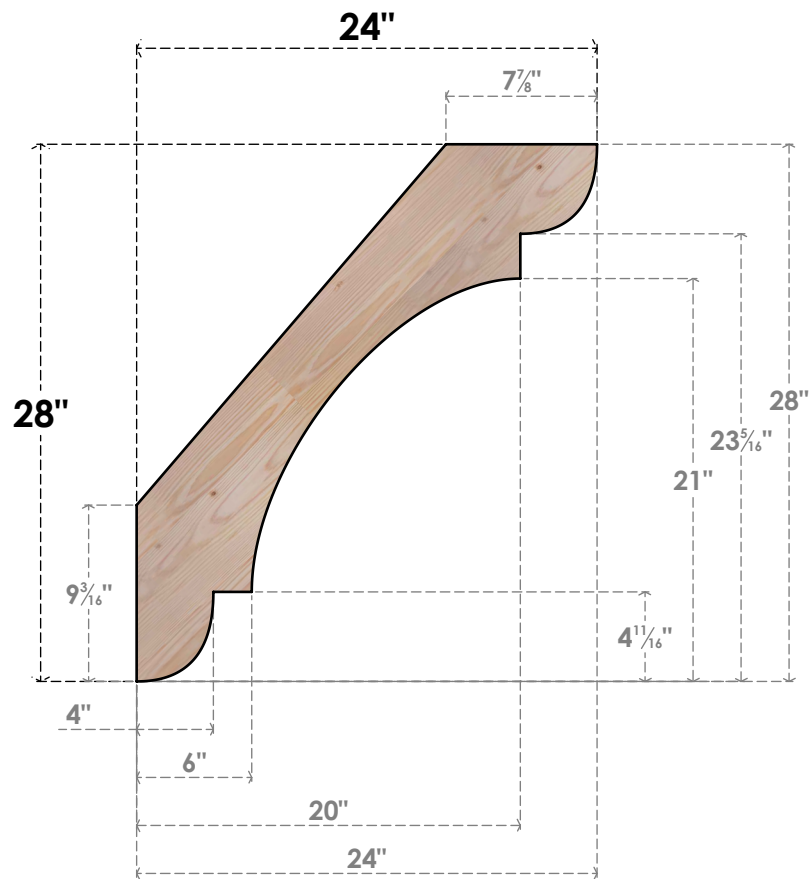

BRC04X24X28OLY00SDF

3 1/2"W X 24"D X 28"H OLYMPIC SMOOTH BRACE, DOUGLAS FIR

SIDE

FRONT

EKENA MILLWORK
 2300 WEST MAIN ST.
 CLARKSVILLE, TX 75426
 TOLL FREE: 866-607-0453
 WWW.EKENAMILLWORK.COM

NOTES

1. INSTALLATION TO BE COMPLETED IN ACCORDANCE WITH MANUFACTURER'S SPECIFICATIONS.
2. DRAWING MAY NOT BE TO SCALE
3. THIS DRAWING IS INTENDED FOR DESIGN AND PLANNING PURPOSES ONLY.
4. ALL INFORMATION CONTAINED HEREIN WAS CURRENT AT THE TIME OF DEVELOPMENT BUT MUST BE REVIEWED AND APPROVED BY THE PRODUCT MANUFACTURER TO BE CONSIDERED ACCURATE.
5. PRODUCTS ARE NOT KILN DRIED. THIS ITEM IS UNIQUE AND WILL CONTAIN THE NATURAL VARIATIONS THAT THE WOOD SPECIES OFFERS. THIS MAY RESULT IN VARIATIONS UP TO 1/4"