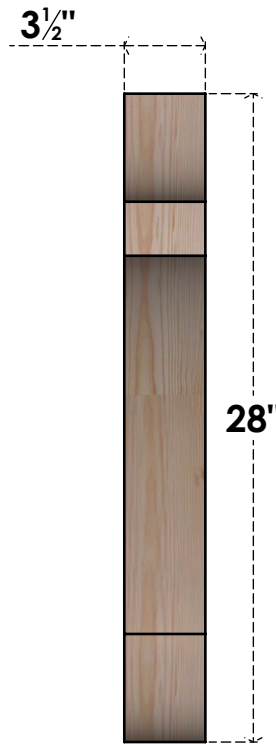

BRC04X24X28OLY00SDF

3 1/2"W X 24"D X 28"H OLYMPIC SMOOTH BRACE, DOUGLAS FIR

SIDE

FRONT

EKENA MILLWORK
 2300 WEST MAIN ST.
 CLARKSVILLE, TX 75426
 TOLL FREE: 866-607-0453
 WWW.EKENAMILLWORK.COM

NOTES

1. INSTALLATION TO BE COMPLETED IN ACCORDANCE WITH MANUFACTURER'S SPECIFICATIONS.
2. DRAWING MAY NOT BE TO SCALE
3. THIS DRAWING IS INTENDED FOR DESIGN AND PLANNING PURPOSES ONLY.
4. ALL INFORMATION CONTAINED HEREIN WAS CURRENT AT THE TIME OF DEVELOPMENT BUT MUST BE REVIEWED AND APPROVED BY THE PRODUCT MANUFACTURER TO BE CONSIDERED ACCURATE.
5. PRODUCTS ARE NOT KILN DRIED. THIS ITEM IS UNIQUE AND WILL CONTAIN THE NATURAL VARIATIONS THAT THE WOOD SPECIES OFFERS. THIS MAY RESULT IN VARIATIONS UP TO 1/4"